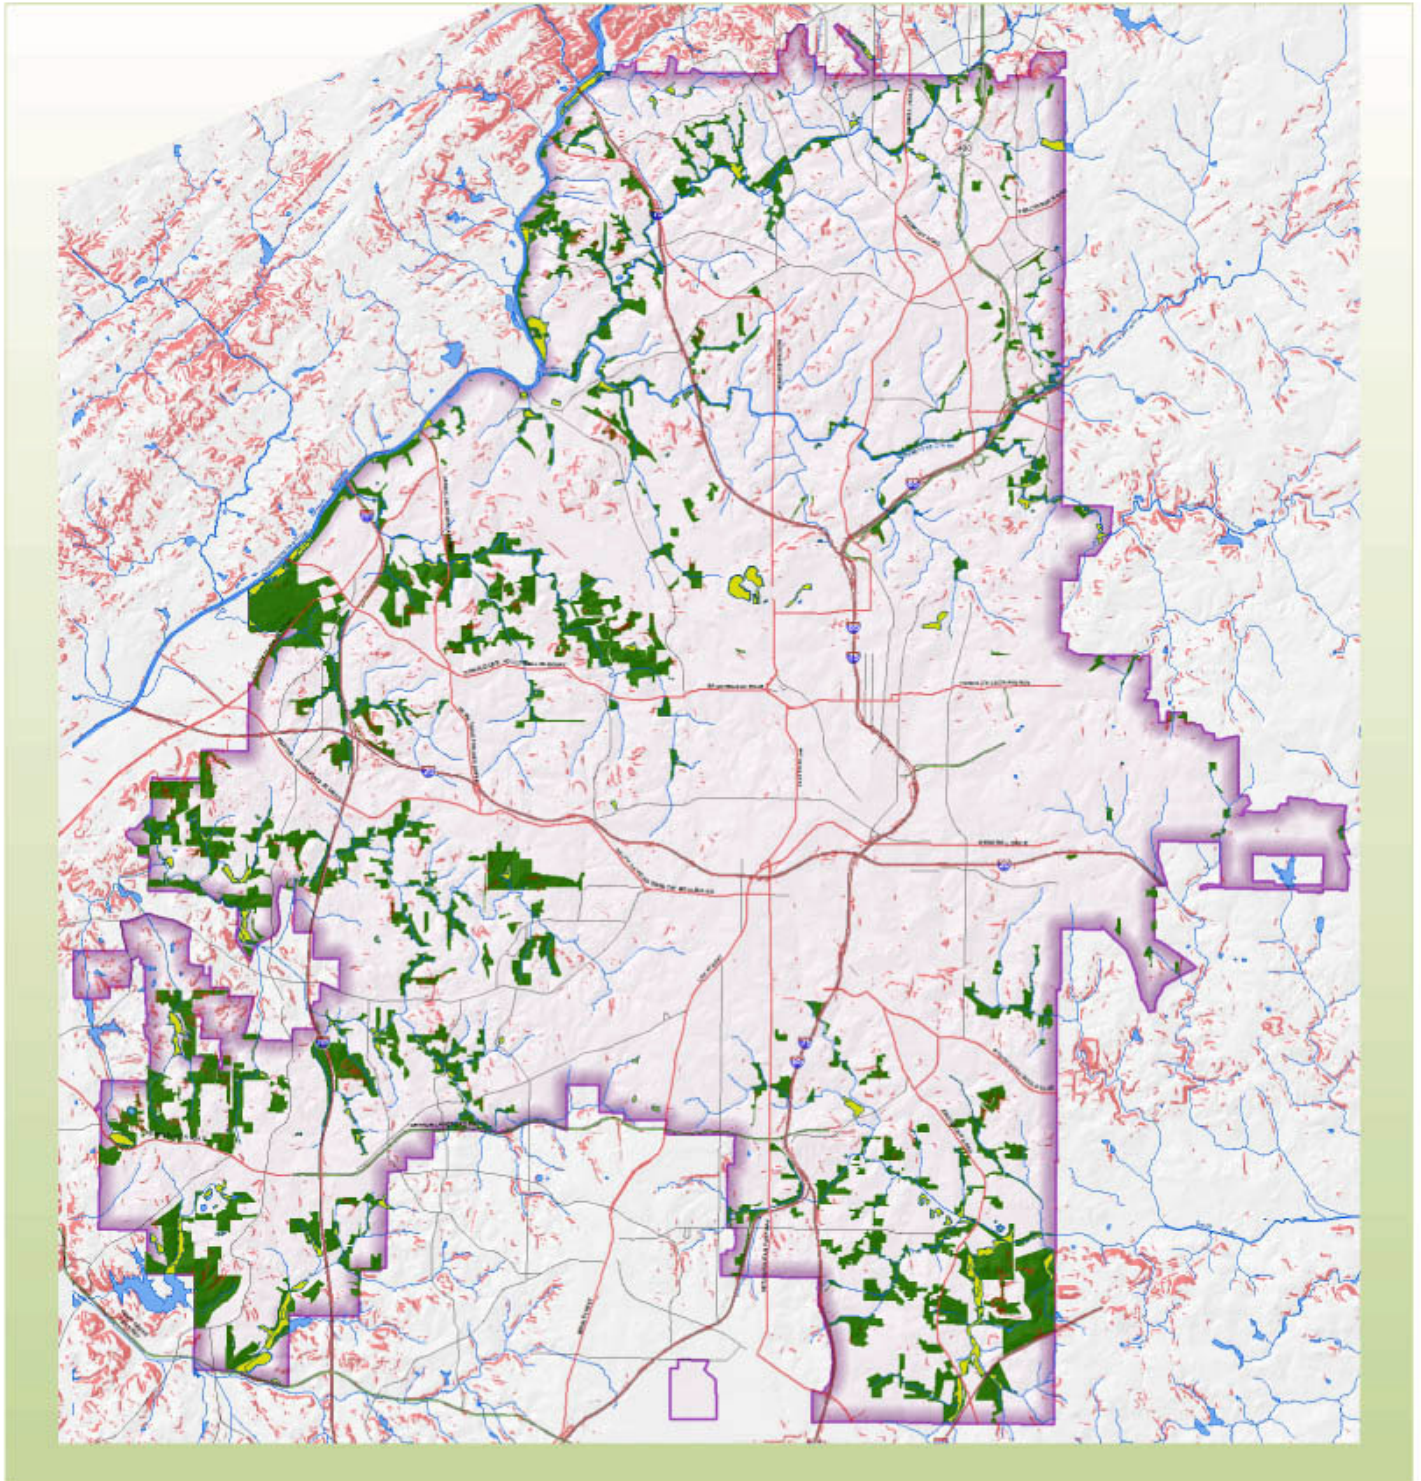

# Environmentally Sensitive Land

March 2007

This map shows areas of high environmental sensitivity, including undeveloped land with important forest or water quality values, designated wetlands, and steep slopes.

Legend

-  Undeveloped land with highest environmental value
-  Wetlands
-  Slopes > 20%